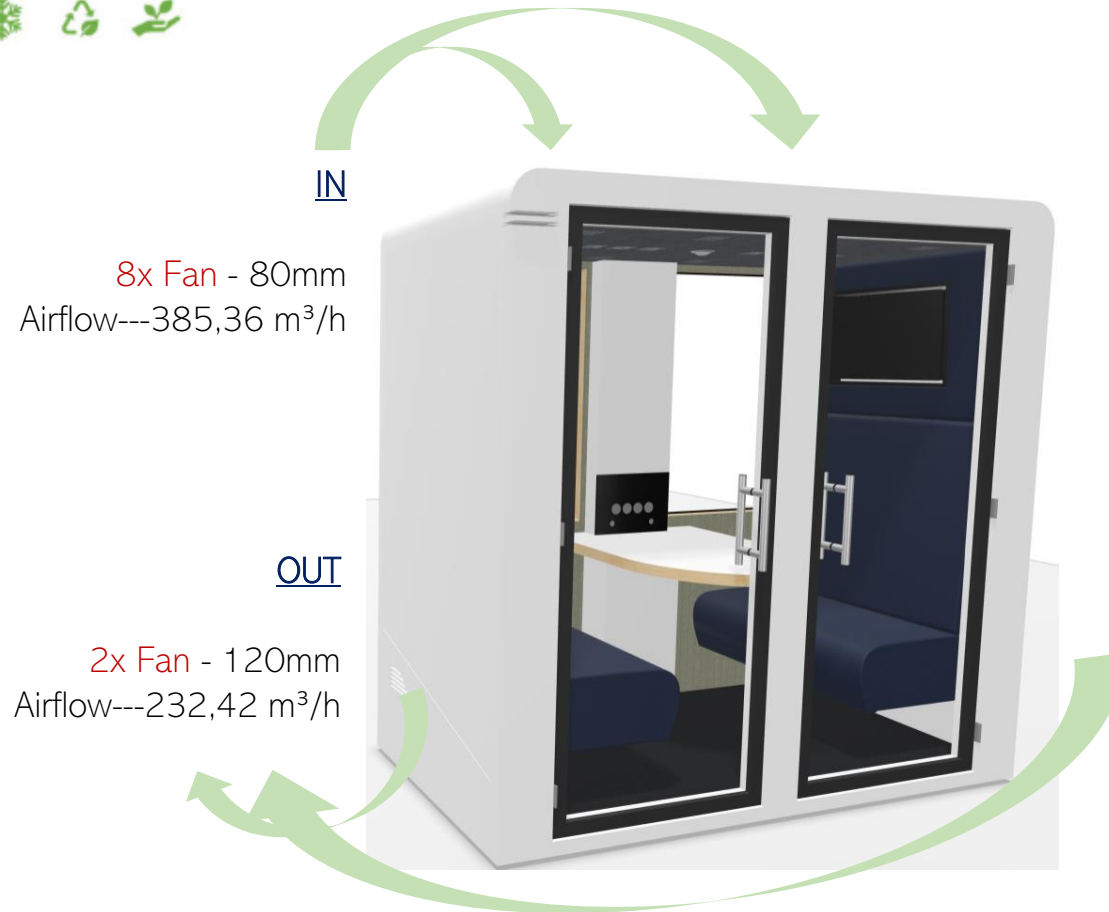

Dimensions	2164mm x 1021mm x 2213mm
Weight	575kg
Acoustics	Up to 27.5 dB according to ISO 23351-1:2020
Ventilation	Ultra quiet – Fresh air in less than a minute - 385m3/h
Occupied surface	2,20m <sup>2</sup>
Screen	23,6"
Connections	1 x 220v + 2 x USB A + 1 x RJ45 + 2 x HDMI

# Duo Recycling

Specifications & Technical Sheet

**Cabin - Duo Recycling:**  
Deep cleaning and disinfection of the entire cabin.

**Exterior:**  
Rectification of all imperfections and defects in the exterior and interior paint of the cabin.

# DUO Recycling

Specifications & Technical Sheet

 **Ventilation System**

FAN- 120mm

Specifications:

Dimension -----120x120x25 mm  
Airflow -----116,21 m<sup>3</sup>/h

FAN-80mm

Specifications:

Dimension -----80x80x25 mm  
Airflow-----48,17 m<sup>3</sup>/h