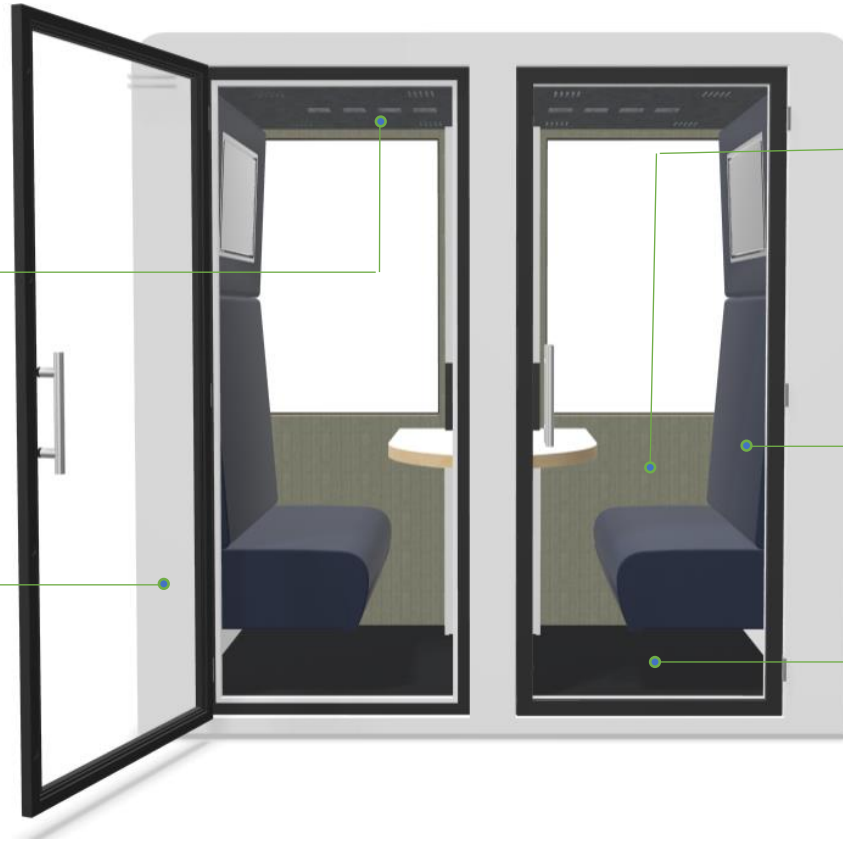

Duo Recycling

Specifications & Technical Sheet